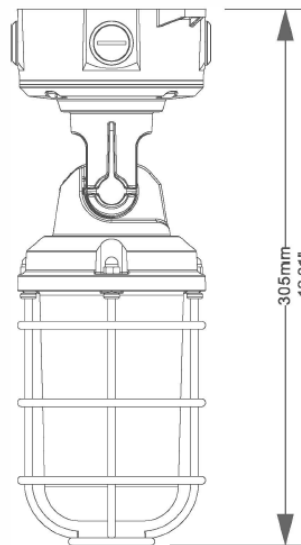

## Key Features

- Outdoor and Vandalism resistant fixture
- 90 degree adjustment
- Flexible mounting options

POWER OPTIONS

MONO-COLOUR

WET RATED

**Optional:** Daylight Sensor

Integrated waterproof junction box

Adjustable hinge

3 CCT options &  
3 power options

Metal protective cage

Shatter resistant polycarbonate lens

## PRODUCT DIMENSIONS: