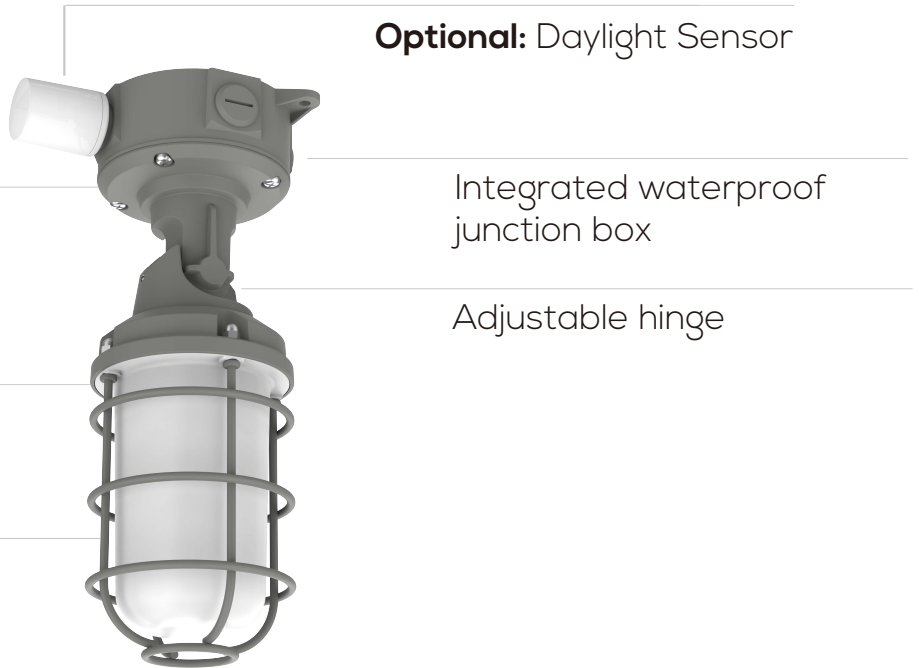

## Key Features

- Outdoor and Vandalism resistant fixture
- 90 degree adjustment
- Flexible mounting options

POWER OPTIONS

MONO-COLOUR

WET RATED

# VVP SERIES

VAPOR PROOF & VANDALISM RESISTANT LED FIXTURES

VVP series fixture is an ideal solution for exterior stairwells, parking garages, and both heavy or light industrial applications, with multiple CCT and power options. The housing is constructed of heavy duty die-cast aluminum, making them durable, light-weight, and vandalism resistant. With high transmission PC lenses, the efficacy can reach up to 110 LM/W. Add an optional daylight sensor to have individually controlled autonomous on/off at dawn and dusk.

**Optional:** Daylight Sensor

Integrated waterproof junction box

Adjustable hinge

3 CCT options &  
3 power options

Metal protective cage

Shatter resistant polycarbonate lens

## POWER AND DELIVERED LUMENS:

	Available Power		
	15W	20W	30W
UT-VVP-	1,500lm	2,200lm	3,300lm

POWER OPTIONS

MONO-COLOUR

WET RATED