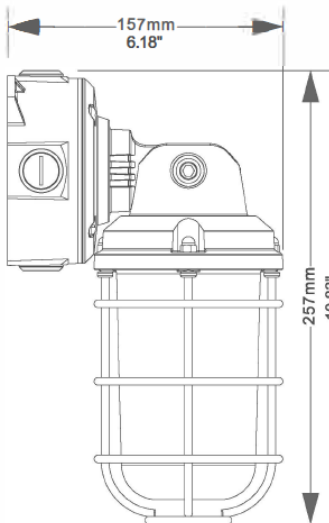

**Optional:** Daylight Sensor

Integrated waterproof junction box

Adjustable hinge

3 CCT options &  
3 power options

Metal protective cage

Shatter resistant polycarbonate lens

## PRODUCT DIMENSIONS: