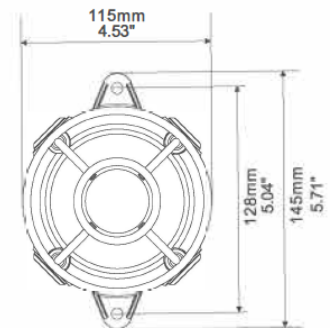

**Optional:** Daylight Sensor

Integrated waterproof junction box

Adjustable hinge

3 CCT options &  
3 power options

Metal protective cage

Shatter resistant polycarbonate lens

## PRODUCT DIMENSIONS: