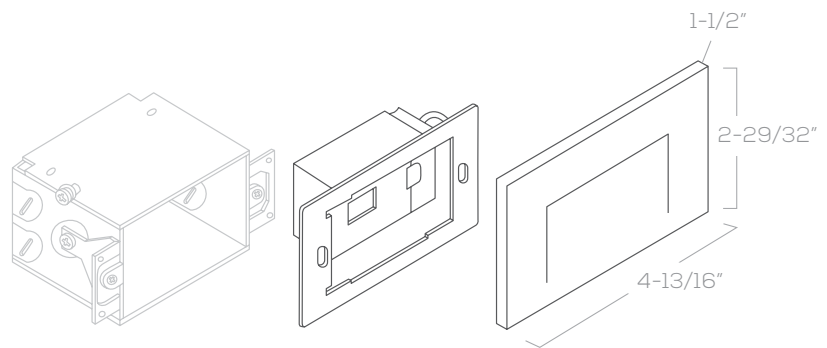

STEP Series

TRIMLESS STEP LIGHT

Part #	UT-STP-3W-
Project	
Type	

U Technology's in-direct Trimless LED Step Lights make installation easy with pressure-fitted, screwless faceplates give a clean, minimal look to any staircase. They are waterproof, fit into standard single-gang electrical boxes, and work with 120V AC direct-line voltage input for any indoor or outdoor project. These lights produce a warm glow with no glare and are designed to use extremely low power while producing zero heat, extending LED lifespan. Available in white or deep bronze interchangeable faceplate finishes.

PRODUCT SPECIFICATIONS:

Input Voltage	120V AC	Construction Material	Aluminum, screw-less faceplate
Power Consumption	3W	Finish	White, Deep Bronze
Light Output	100 Lumens	Certification	cETL to CSA and UL Standards
Dimensions (inches)	4-13/16 x 1-1/2 x 2-29/32	Mounting	Fits in standard 2"x4" gang box
CCT	3000K, Custom	Dimming	Dims to 20% without flickering
Location	Indoor/outdoor suitable	Warranty	5 years*

* Must meet U Technology Terms and Conditions

ORDERING INFORMATION:

Part #:	CCT:	Finish:
UT-STP-3W-	30K Custom:	DB: Deep Bronze WH: White

WATERPROOF

INDIRECT LIGHT