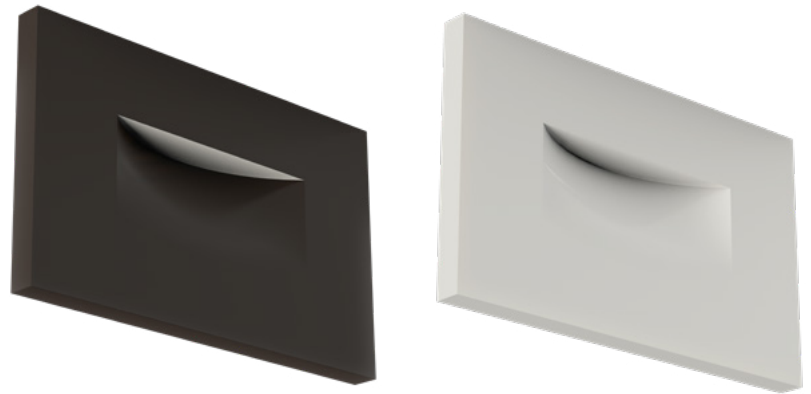

STEP Series

TRIMLESS STEP LIGHT

Part #	UT-STP-3W-
Project	
Type	

U Technology's in-direct Trimless LED Step Lights make installation easy with pressure-fitted, screwless faceplates give a clean, minimal look to any staircase. They are waterproof, fit into standard single-gang electrical boxes, and work with 120V AC direct-line voltage input for any indoor or outdoor project. These lights produce a warm glow with no glare and are designed to use extremely low power while producing zero heat, extending LED lifespan. Available in white or deep bronze interchangeable faceplate finishes.

PRODUCT SPECIFICATIONS:

Input Voltage	120V AC	Construction Material	Aluminum, screw-less faceplate
Power Consumption	3W	Finish	White, Deep Bronze
Light Output	100 Lumens	Certification	cETL to CSA and UL Standards
Dimensions (inches)	4-13/16 x 1-1/2 x 2-29/32	Mounting	Fits in standard 2"x4" gang box
CCT	3000K, Custom	Dimming	Dims to 20% without flickering
Location	Indoor/outdoor suitable	Warranty	5 years*

* Must meet U Technology Terms and Conditions

ORDERING INFORMATION:

Part #:	CCT:	Finish:
UT-STP-3W-	30K Custom:	DB: Deep Bronze WH: White

WATERPROOF

INDIRECT LIGHT