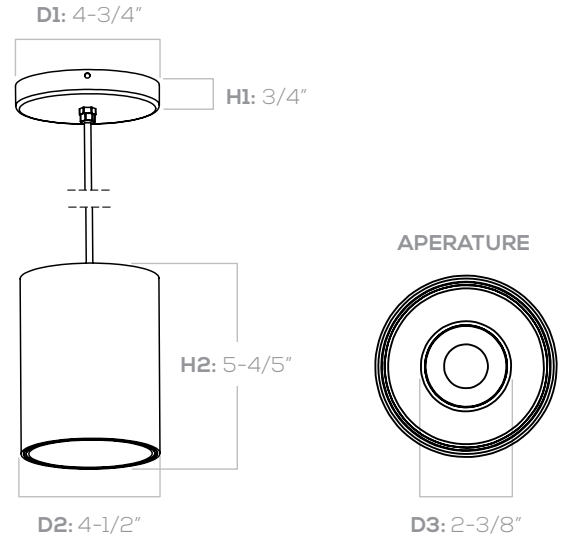

## PRODUCT DIMENSIONS:

All dimensions are approximate, please acquire a sample of the product for exact sizing.

<b>Power Consumption</b>	15W	20W	30W
<b>Input Voltage</b>	120-277VAC*	120-277VAC*	120-277VAC*
<b>Delivered Lumens</b>	1,350 Lm ± 10%	1,800 Lm ± 10%	2,700 Lm ± 10%
<b>Dimensions (inches)</b>	<b>D1: 4-3/4 x D2: 4-1/2 x H1: 3/4 x H2: 5-4/5</b>		
<b>Aperature Size (inches)</b>	<b>D3: 2-3/8</b>		

<b>1 POWER:</b>	<b>15W:</b> 1,350 Lm	<b>20W:</b> 1,800 Lm	<b>30W:</b> 2,700 Lm		
<b>2 BEAM ANGLE:</b>	<b>15D:</b> 15°	<b>25D:</b> 25°	<b>40D:</b> 40°	<b>60D:</b> 60°	
<b>3 CCT:</b>	<b>27K:</b> 2700K	<b>30K:</b> 3000K	<b>35K:</b> 3500K	<b>40K:</b> 4000K	
<b>4 FINISH COLOR:</b>	<b>BK:</b> Black	<b>WH:</b> White			
<b>5 IP RATING:</b>	<b>IP20:</b> Dry Location				
<b>6 CABLE LENGTH:</b>	<b>46IN:</b> Standard 46"		<b>CS:</b> Custom		
<b>ACCESSORIES:</b> Quantity of additional interchangeable TIR optics	<b>15°</b>	<b>25°</b>	<b>40°</b>	<b>60°</b>	