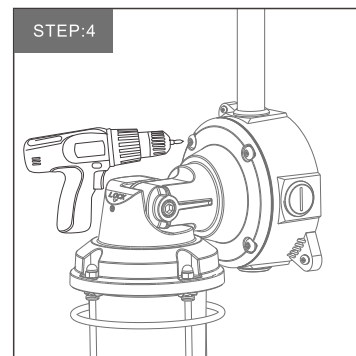

IMPORTANT SAFETY NOTICES:

This product should ONLY be installed by a licensed electrician.
 Follow all national and local electrical codes.
 WARNING: Operating Temperature is -40° to 45°C.
 WARNING: Product is suitable for dry and wet locations.
 WARNING: Turn off power before installation.
 WARNING: Rated voltage is 100-277VAC.

CCT Selectable: 3000K/4000K/5000K
 Watt Selectable: 15W/20W/30W

What's in the box			
Screw: PM5*13	1 pc	Expansion screws	3 pcs
Screw: PA5*40	3 pcs	Bend Pipe	1 pc

THE FIRST INSTALL METHOD

THE SECOND INSTALL METHOD

DIFFERENT INSTALLATION ORIENTATIONS

- Model 1:** Ceiling
- Model 2:** Hanging
- Model 3:** Horizontal Pipe installation
- Model 4:** Vertical Pipe installation