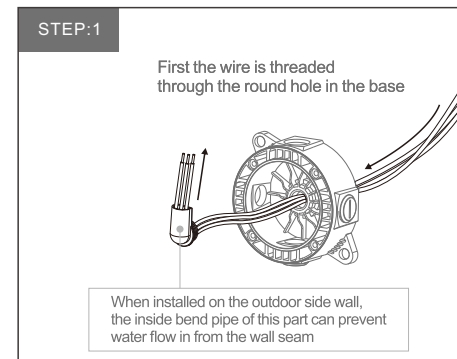

IMPORTANT SAFETY NOTICES:

This product should ONLY be installed by a licensed electrician.
 Follow all national and local electrical codes.
 WARNING: Operating Temperature is -40° to 45°C.
 WARNING: Product is suitable for dry and wet locations.
 WARNING: Turn off power before installation.
 WARNING: Rated voltage is 100-277VAC.

CCT Selectable: 3000K/4000K/5000K
 Watt Selectable: 15W/20W/30W

What's in the box			
Screw: PM5*13	1 pc	Expansion screws	3 pcs
Screw: PA5*40	3 pcs	Bend Pipe	1 pc

THE FIRST INSTALL METHOD

THE SECOND INSTALL METHOD