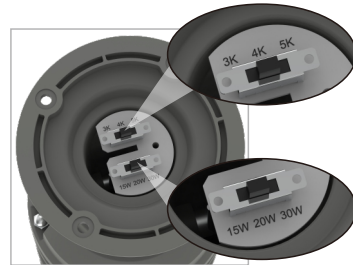

VVP SERIES

VAPOR PROOF & VANDALISM RESISTANT FIXTURES

• INSTALLATION INSTRUCTION •

VP series fixture is an ideal solution for exterior stairwells, parking garages and both heavy or light industrial applications. Featuring CCT and power switches. The housing is constructed of heavy duty die-cast aluminum, making them durable and light-weight. With high transmission PC lense.

IMPORTANT SAFETY NOTICES:

This product should ONLY be installed by a licensed electrician.
 Follow all national and local electrical codes.
 WARNING: Operating Temperature is -40° to 45°C.
 WARNING: Product is suitable for dry and wet locations.
 WARNING: Turn off power before installation.
 WARNING: Rated voltage is 100-277VAC.

CCT Selectable: 3000K/4000K/5000K
 Watt Selectable: 15W/20W/30W

What's in the box			
Screw: PM5*13	1 pc	Expansion screws	3 pcs
Screw: PA5*40	3 pcs	Bend Pipe	1 pc

THE FIRST INSTALL METHOD

THE SECOND INSTALL METHOD

DIFFERENT INSTALLATION ORIENTATIONS

- Model 1:** Ceiling
- Model 2:** Hanging
- Model 3:** Horizontal Pipe installation
- Model 4:** Vertical Pipe installation