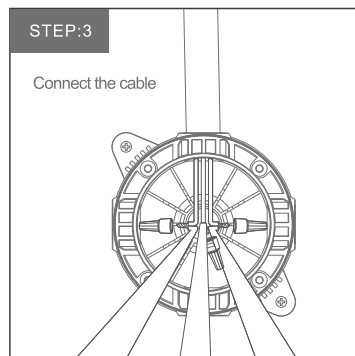

CCT Selectable: 3000K/4000K/5000K
 Watt Selectable: 15W/20W/30W

What's in the box			
Screw: PM5*13	1 pc	Expansion screws	3 pcs
Screw: PA5*40	3 pcs	Bend Pipe	1 pc

THE FIRST INSTALL METHOD

THE SECOND INSTALL METHOD

DIFFERENT INSTALLATION ORIENTATIONS

- Model 1:** Ceiling
- Model 2:** Hanging
- Model 3:** Horizontal Pipe installation
- Model 4:** Vertical Pipe installation