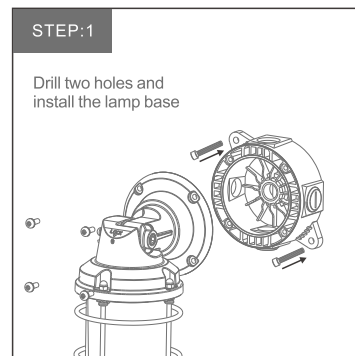

IMPORTANT SAFETY NOTICES:

This product should ONLY be installed by a licensed electrician.
 Follow all national and local electrical codes.
 WARNING: Operating Temperature is -40° to 45°C.
 WARNING: Product is suitable for dry and wet locations.
 WARNING: Turn off power before installation.
 WARNING: Rated voltage is 100-277VAC.

CCT Selectable: 3000K/4000K/5000K
 Watt Selectable: 15W/20W/30W

What's in the box			
Screw: PM5*13	1 pc	Expansion screws	3 pcs
Screw: PA5*40	3 pcs	Bend Pipe	1 pc

THE FIRST INSTALL METHOD

THE SECOND INSTALL METHOD