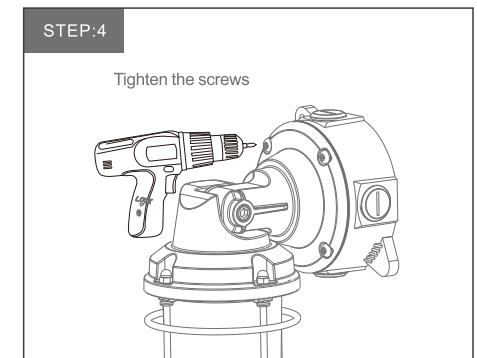

VVP SERIES

VAPOR PROOF & VANDALISM RESISTANT FIXTURES

• INSTALLATION INSTRUCTION •

VP series fixture is an ideal solution for exterior stairwells, parking garages and both heavy or light industrial applications. Featuring CCT and power switches. The housing is constructed of heavy duty die-cast aluminum, making them durable and light-weight. With high transmission PC lense.

IMPORTANT SAFETY NOTICES:

This product should ONLY be installed by a licensed electrician.
 Follow all national and local electrical codes.
 WARNING: Operating Temperature is -40° to 45°C.
 WARNING: Product is suitable for dry and wet locations.
 WARNING: Turn off power before installation.
 WARNING: Rated voltage is 100-277VAC.

CCT Selectable: 3000K/4000K/5000K
 Watt Selectable: 15W/20W/30W

What's in the box			
Screw: PM5*13	1 pc	Expansion screws	3 pcs
Screw: PA5*40	3 pcs	Bend Pipe	1 pc

THE FIRST INSTALL METHOD

THE SECOND INSTALL METHOD