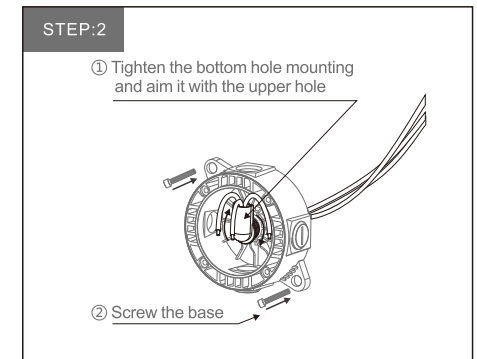

CCT Selectable: 3000K/4000K/5000K
 Watt Selectable: 15W/20W/30W

What's in the box			
Screw: PM5*13	1 pc	Expansion screws	3 pcs
Screw: PA5*40	3 pcs	Bend Pipe	1 pc

THE FIRST INSTALL METHOD

THE SECOND INSTALL METHOD