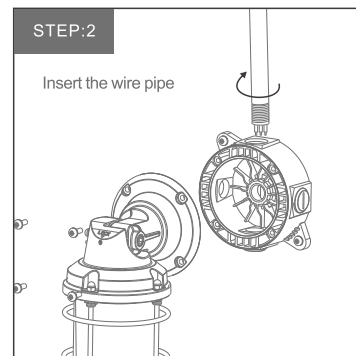

IMPORTANT SAFETY NOTICES:

This product should ONLY be installed by a licensed electrician.
 Follow all national and local electrical codes.
 WARNING: Operating Temperature is -40° to 45°C.
 WARNING: Product is suitable for dry and wet locations.
 WARNING: Turn off power before installation.
 WARNING: Rated voltage is 100-277VAC.

CCT Selectable: 3000K/4000K/5000K
 Watt Selectable: 15W/20W/30W

What's in the box			
Screw: PM5*13	1 pc	Expansion screws	3 pcs
Screw: PA5*40	3 pcs	Bend Pipe	1 pc

THE FIRST INSTALL METHOD

THE SECOND INSTALL METHOD

DIFFERENT INSTALLATION ORIENTATIONS

- Model 1:** Ceiling
- Model 2:** Hanging
- Model 3:** Horizontal Pipe installation
- Model 4:** Vertical Pipe installation