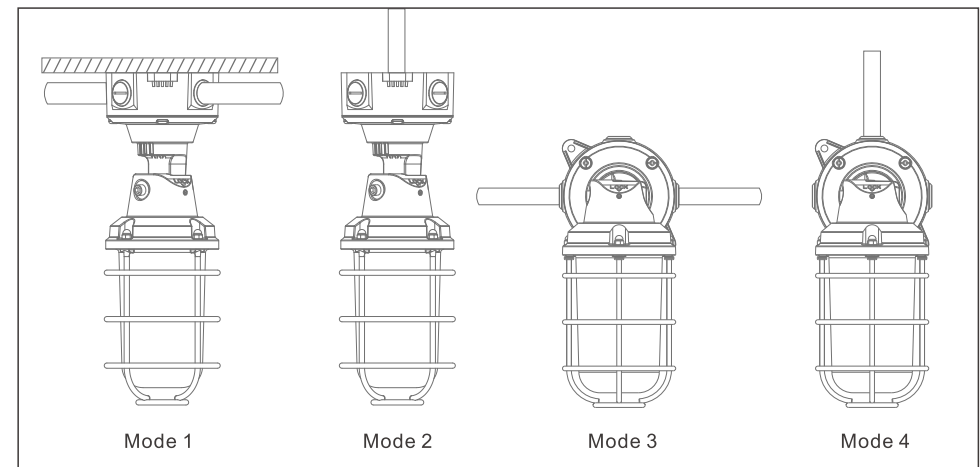

CCT Selectable: 3000K/4000K/5000K
 Watt Selectable: 15W/20W/30W

What's in the box			
Screw: PM5*13	1 pc	Expansion screws	3 pcs
Screw: PA5*40	3 pcs	Bend Pipe	1 pc

THE FIRST INSTALL METHOD

THE SECOND INSTALL METHOD

DIFFERENT INSTALLATION ORIENTATIONS

- Model 1:** Ceiling
- Model 2:** Hanging
- Model 3:** Horizontal Pipe installation
- Model 4:** Vertical Pipe installation