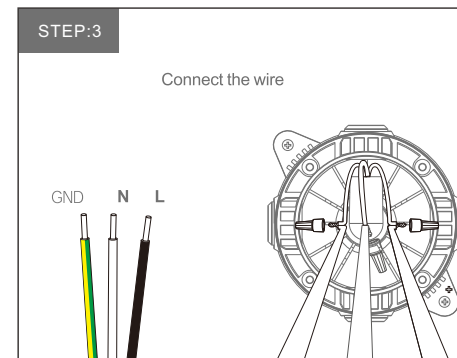

IMPORTANT SAFETY NOTICES:

This product should ONLY be installed by a licensed electrician.
 Follow all national and local electrical codes.
 WARNING: Operating Temperature is -40° to 45°C.
 WARNING: Product is suitable for dry and wet locations.
 WARNING: Turn off power before installation.
 WARNING: Rated voltage is 100-277VAC.

CCT Selectable: 3000K/4000K/5000K
 Watt Selectable: 15W/20W/30W

What's in the box			
Screw: PM5*13	1 pc	Expansion screws	3 pcs
Screw: PA5*40	3 pcs	Bend Pipe	1 pc

THE FIRST INSTALL METHOD

THE SECOND INSTALL METHOD

DIFFERENT INSTALLATION ORIENTATIONS

- Model 1:** Ceiling
- Model 2:** Hanging
- Model 3:** Horizontal Pipe installation
- Model 4:** Vertical Pipe installation